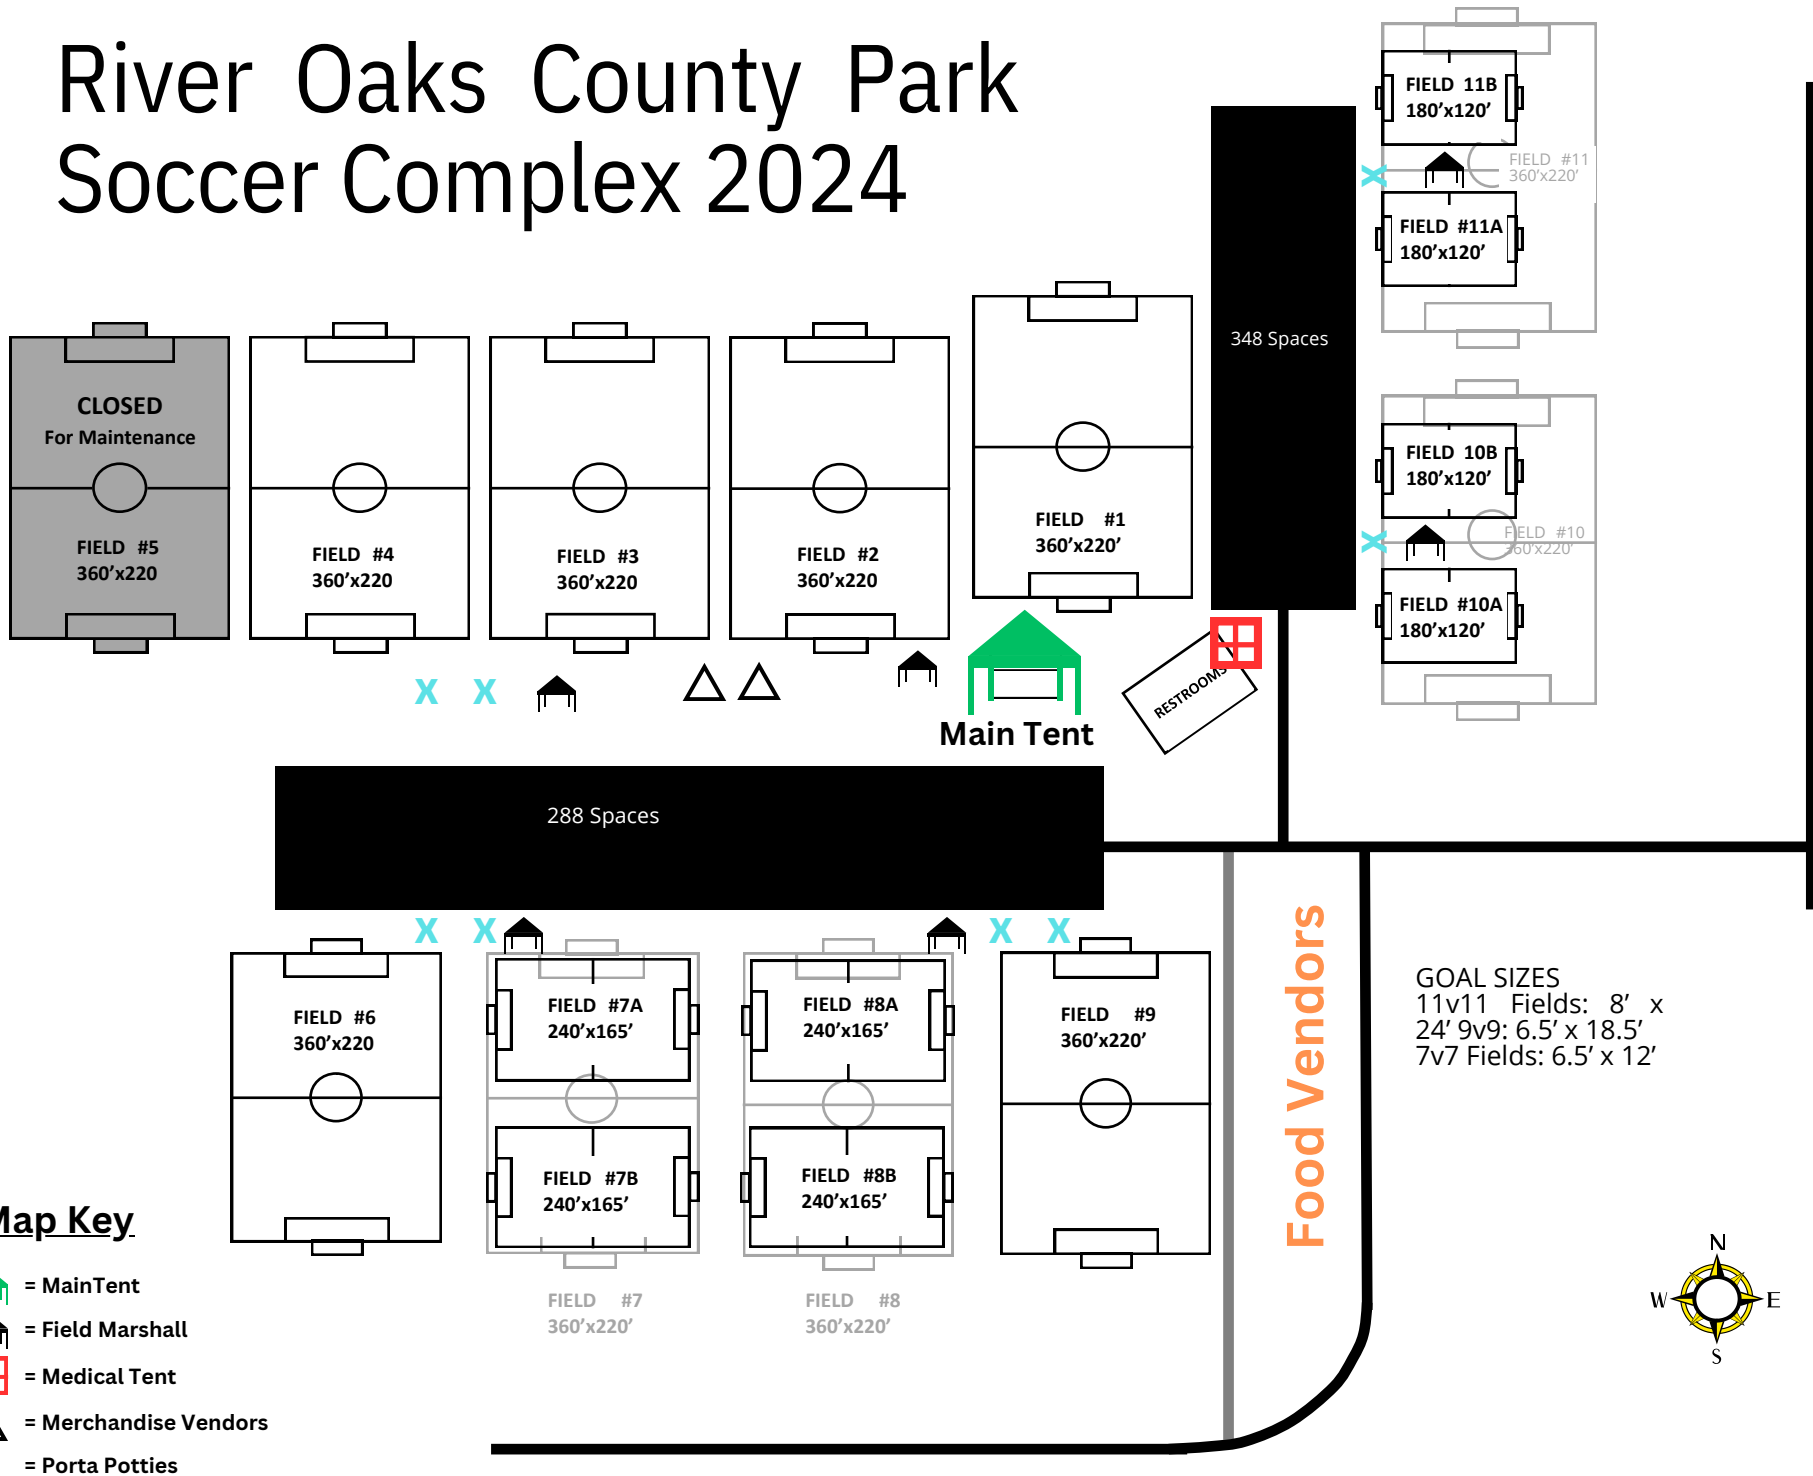

River Oaks County Park Soccer Complex 2024

Map Key

-  = Main Tent
-  = Field Marshall
-  = Medical Tent
-  = Merchandise Vendors
-  = Porta Potties

GOAL SIZES
 11v11 Fields: 8' x
 24' 9v9: 6.5' x 18.5'
 7v7 Fields: 6.5' x 12'