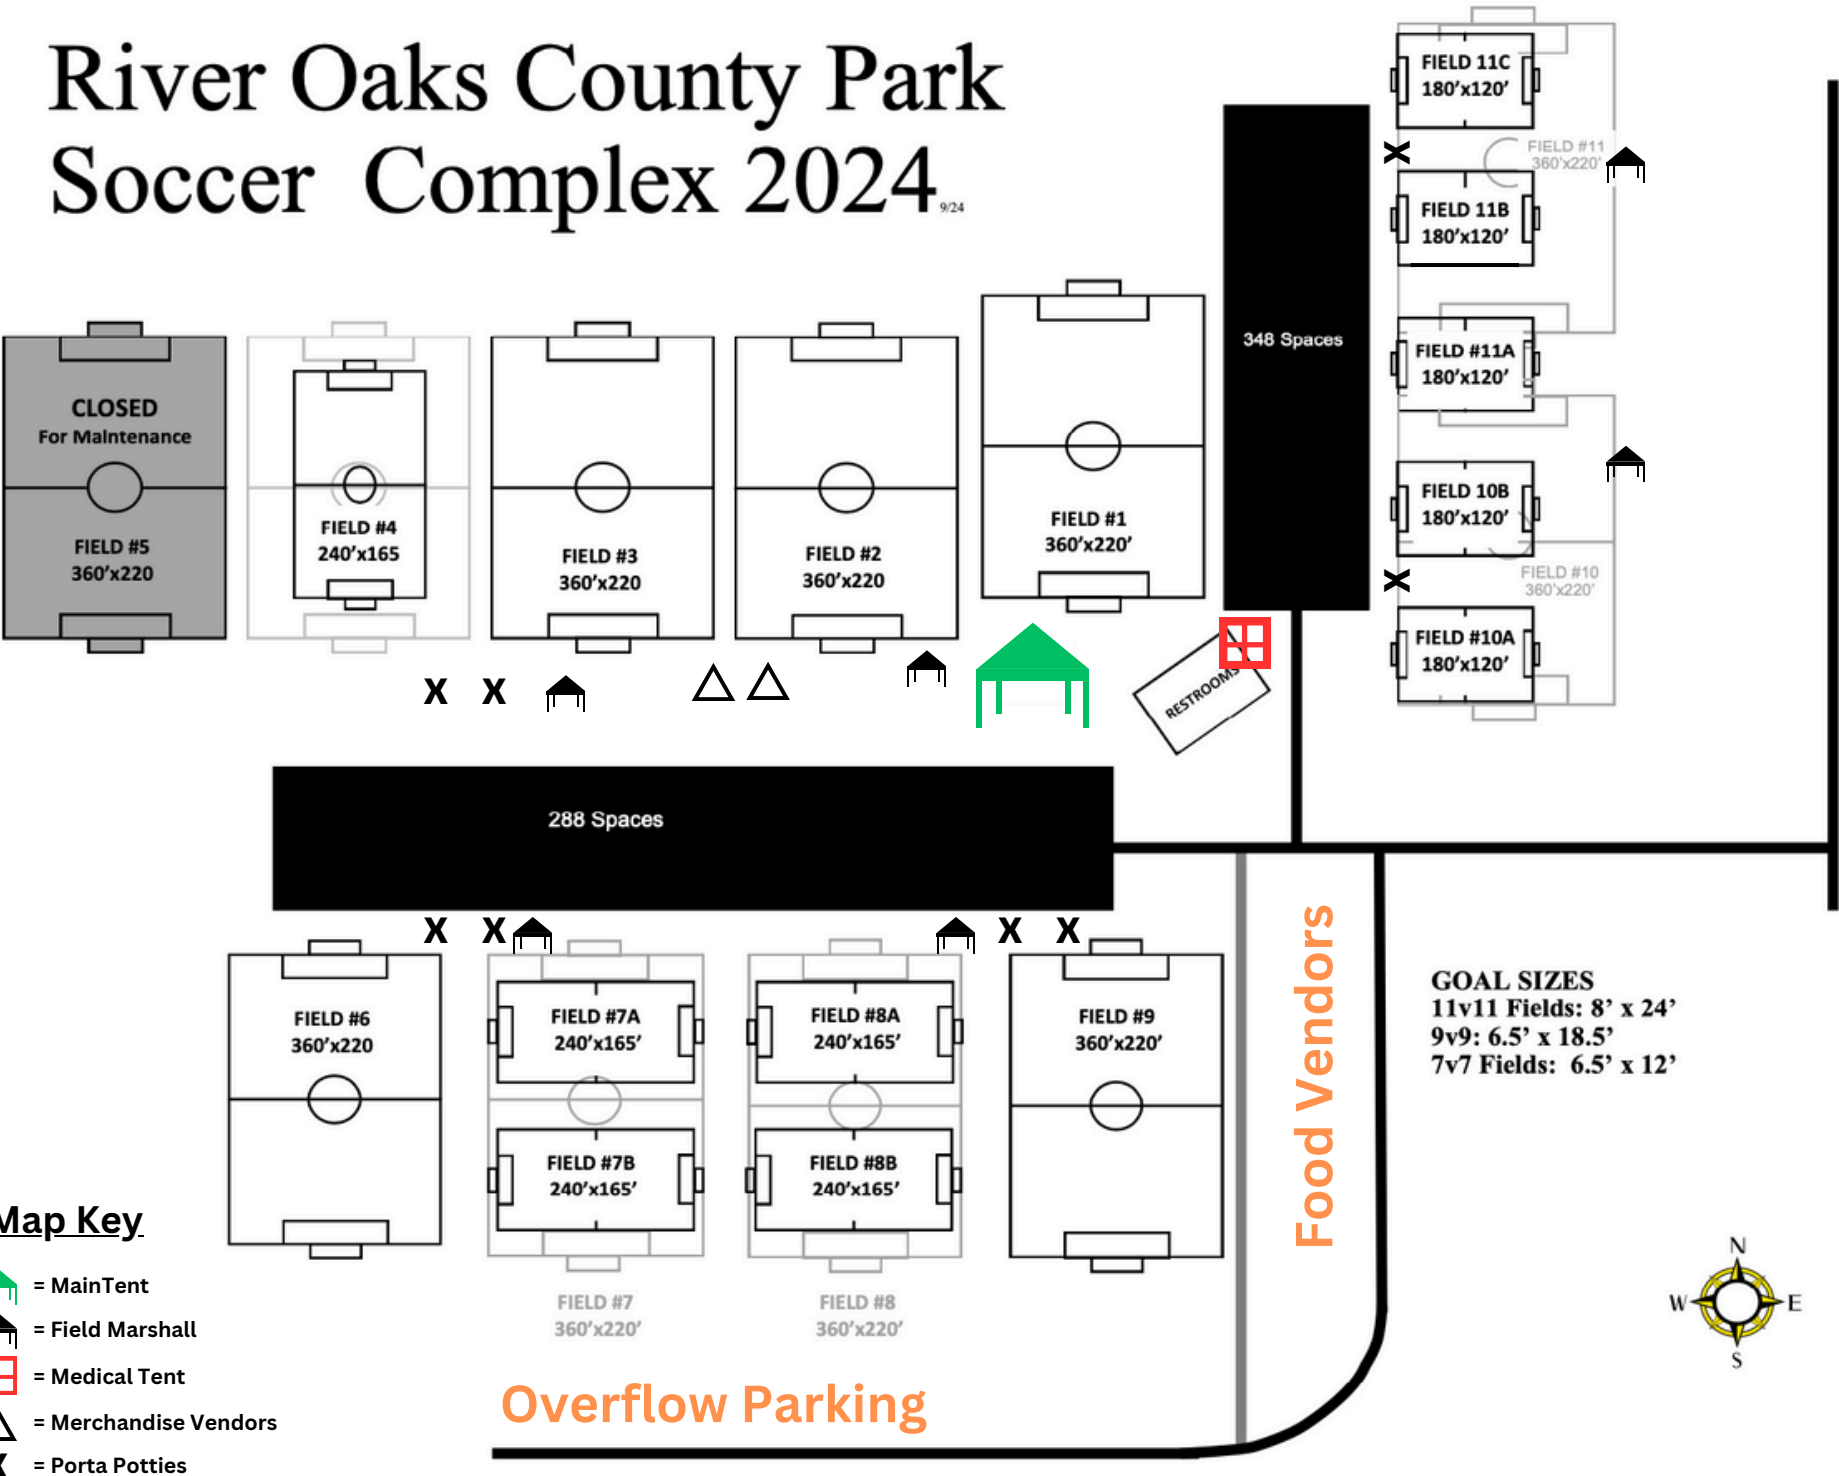

River Oaks County Park Soccer Complex 2024

CLOSED
For Maintenance
FIELD #5
360'x220'

FIELD #4
240'x165'

FIELD #3
360'x220'

FIELD #2
360'x220'

FIELD #1
360'x220'

348 Spaces

FIELD #11C
180'x120'

FIELD #11B
180'x120'

FIELD #11A
180'x120'

FIELD #10B
180'x120'

FIELD #10A
180'x120'

288 Spaces

FIELD #6
360'x220'

FIELD #7A
240'x165'

FIELD #7B
240'x165'

FIELD #8A
240'x165'

FIELD #8B
240'x165'

FIELD #9
360'x220'

RESTROOMS

Food Vendors

GOAL SIZES
11v11 Fields: 8' x 24'
9v9: 6.5' x 18.5'
7v7 Fields: 6.5' x 12'

Map Key

- = Main Tent
- = Field Marshall
- = Medical Tent
- = Merchandise Vendors
- = Porta Potties

Overflow Parking